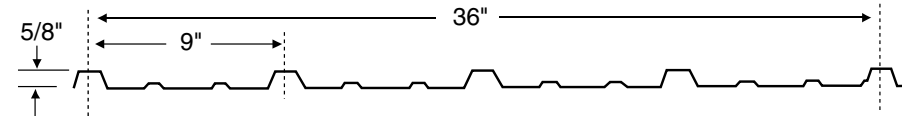

7/8" Wide Rib[®]
AVAILABLE FROM SALT LAKE CITY, UT.

Perma Clad[®]
AVAILABLE FROM SALT LAKE CITY, UT
& OKLAHOMA CITY, OK

SL-16[®]
AVAILABLE FROM ALL LOCATIONS

Royal Lock[™]
AVAILABLE FROM ALL LOCATIONS