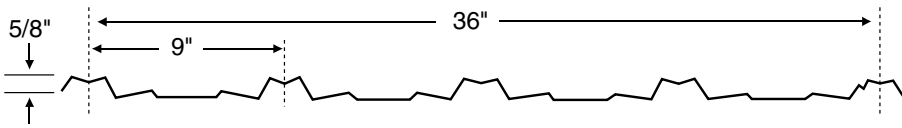

Monarch Rib®
AVAILABLE FROM OMAHA, NE