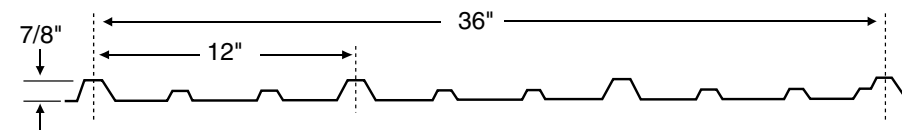

7/8" Wide Rib[®]
AVAILABLE FROM SALT LAKE CITY, UT.

Perma Clad[®]
AVAILABLE FROM SALT LAKE CITY, UT
& OKLAHOMA CITY, OK

SL-16[®]
AVAILABLE FROM ALL LOCATIONS

Royal Lock[™]
AVAILABLE FROM ALL LOCATIONS