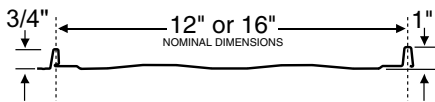

7/8" Wide Rib[®]
AVAILABLE FROM SALT LAKE CITY, UT.

Perma Clad[®]
AVAILABLE FROM SALT LAKE CITY, UT
& OKLAHOMA CITY, OK

SL-16[®]
AVAILABLE FROM ALL LOCATIONS

Royal Lock[™]
AVAILABLE FROM ALL LOCATIONS