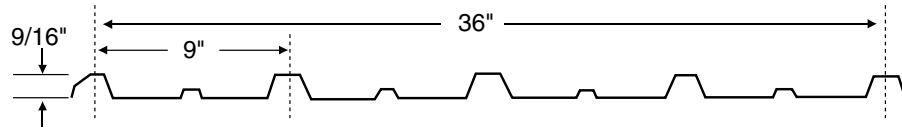

Rugged Rib®
AVAILABLE FROM OMAHA, NE
& LUBBOCK, TX