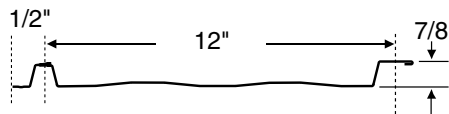

7/8" Wide Rib[®]
AVAILABLE FROM SALT LAKE CITY, UT.

Perma Clad[®]
AVAILABLE FROM SALT LAKE CITY, UT
& OKLAHOMA CITY, OK

SL-16[®]
AVAILABLE FROM ALL LOCATIONS

Royal Lock[™]
AVAILABLE FROM ALL LOCATIONS