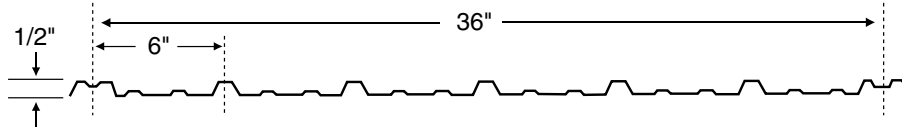

Ameri-Drain®
AVAILABLE FROM ROME, NY