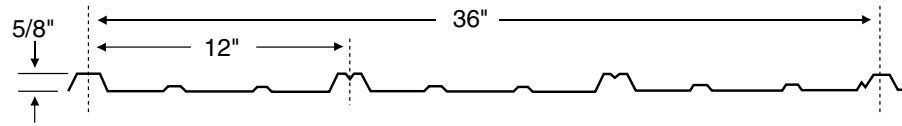

Regal Rib®
AVAILABLE FROM NICHOLASVILLE, KY,
& BIG RAPIDS, MI